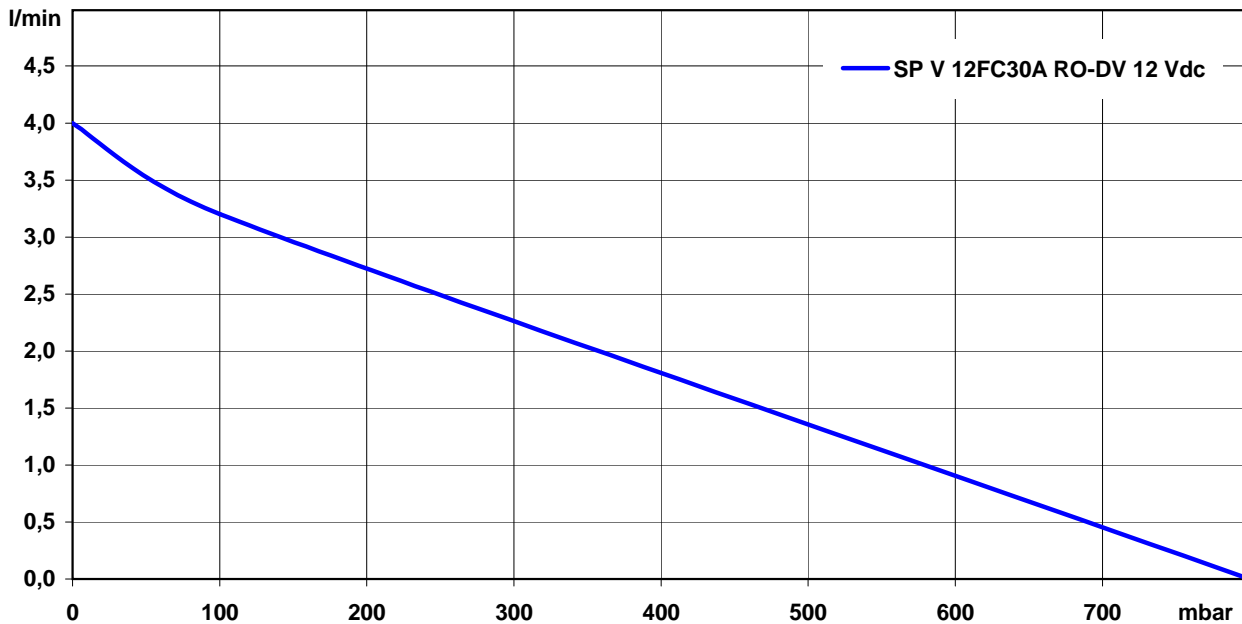

Designation		SP V 12FC30A RO-DV	
Voltage		12 Vdc	
Art.-No.		7k73088	
Pneumatic Performance			
Free Flow [l/min]		4,0	
flow at:			
100 mbar [l/min]		3,2	
max. Pressure [mbar]		800	
flow at:			
-100 mbar [l/min]		-	
max. Vacuum [mbar]		(Vacuum Nozzle is Air Inlet only - Pump is not suitable for Vacuum Applications)	
Motor / Power Consumption			
Motor Type		Iron Core	
Power consumption [mA]		250	
Material			
Pump Body		ABS / POM	
Diaphragm		CR Rubber	
Valves		NBR Rubber	
Weight [g]		89	

Performance Curves

Steeler Strasse 477 • 45276 Essen • Germany
Phone: +49 201 31697-0 • Fax: +49 201 31697-29
e-mail: info@schwarzer.com • http://www.schwarzer.com